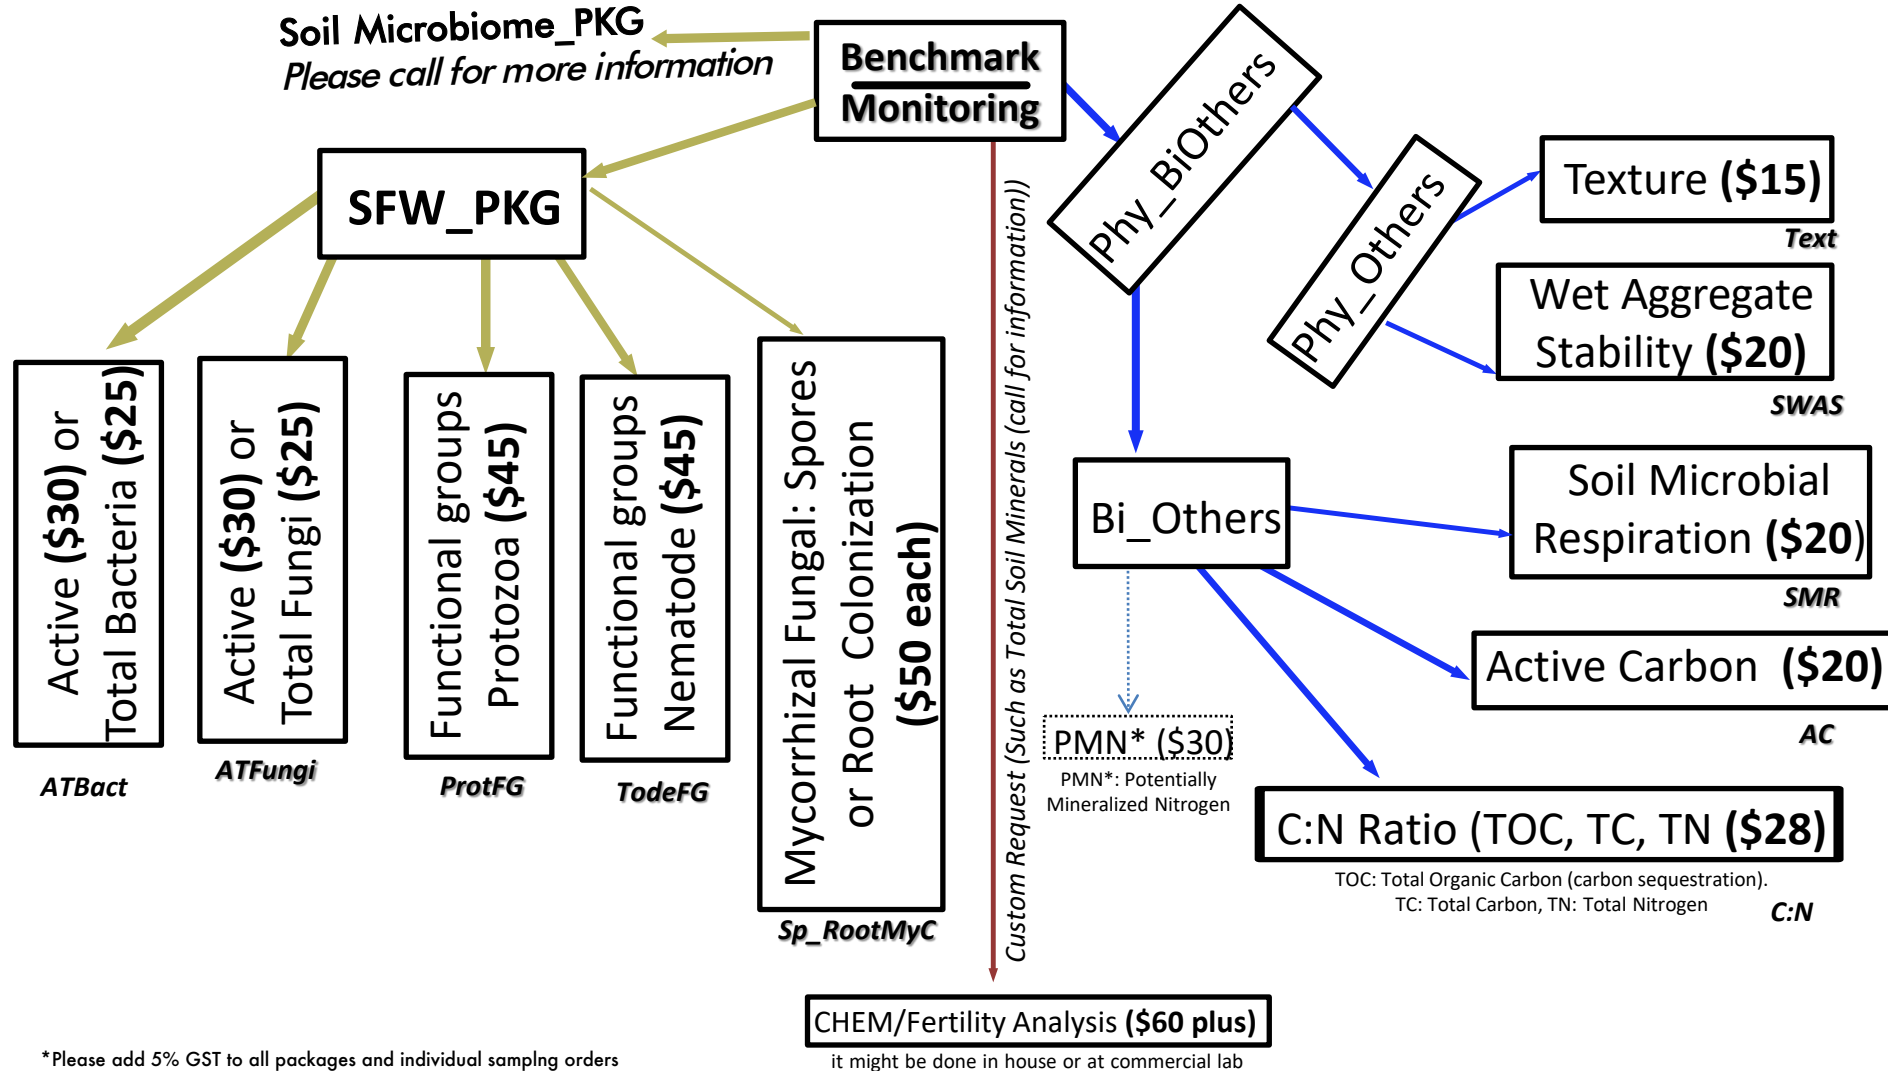

CARASHLab Soil Health Assessment Price

Dr. Yamily Zavala
carashl@telus.net

<https://www.carasoilhealthlab.ca/>

*Please add 5% GST to all packages and individual sampling orders